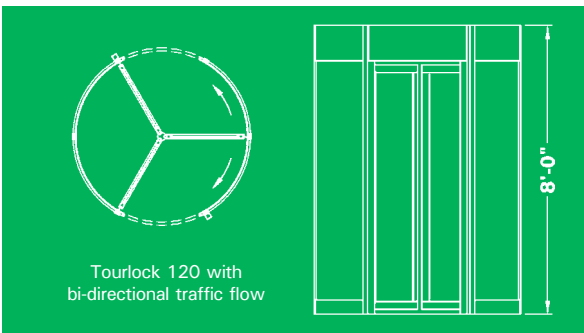

Circlelock Security Portal

5'0" Circlelock

Tourlock Security Revolving Door

Tourlock 180 + 90 with bi-directional traffic flow

Tourlock 120 with bi-directional traffic flow

Tourlock 180 + 90 Revolving Door