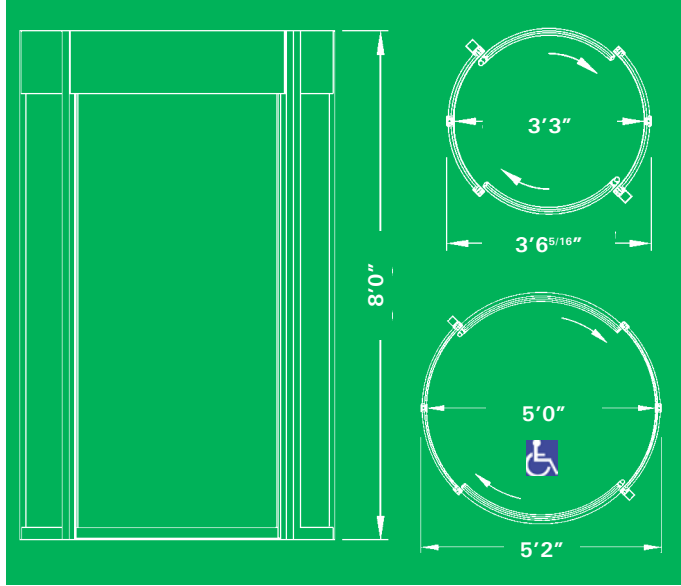

Circlelock Security Portal

5'0" Circlelock

Tourlock Security Revolving Door

Tourlock 180 + 90 with bi-directional traffic flow

Tourlock 120 with bi-directional traffic flow

Tourlock 180 + 90 Revolving Door